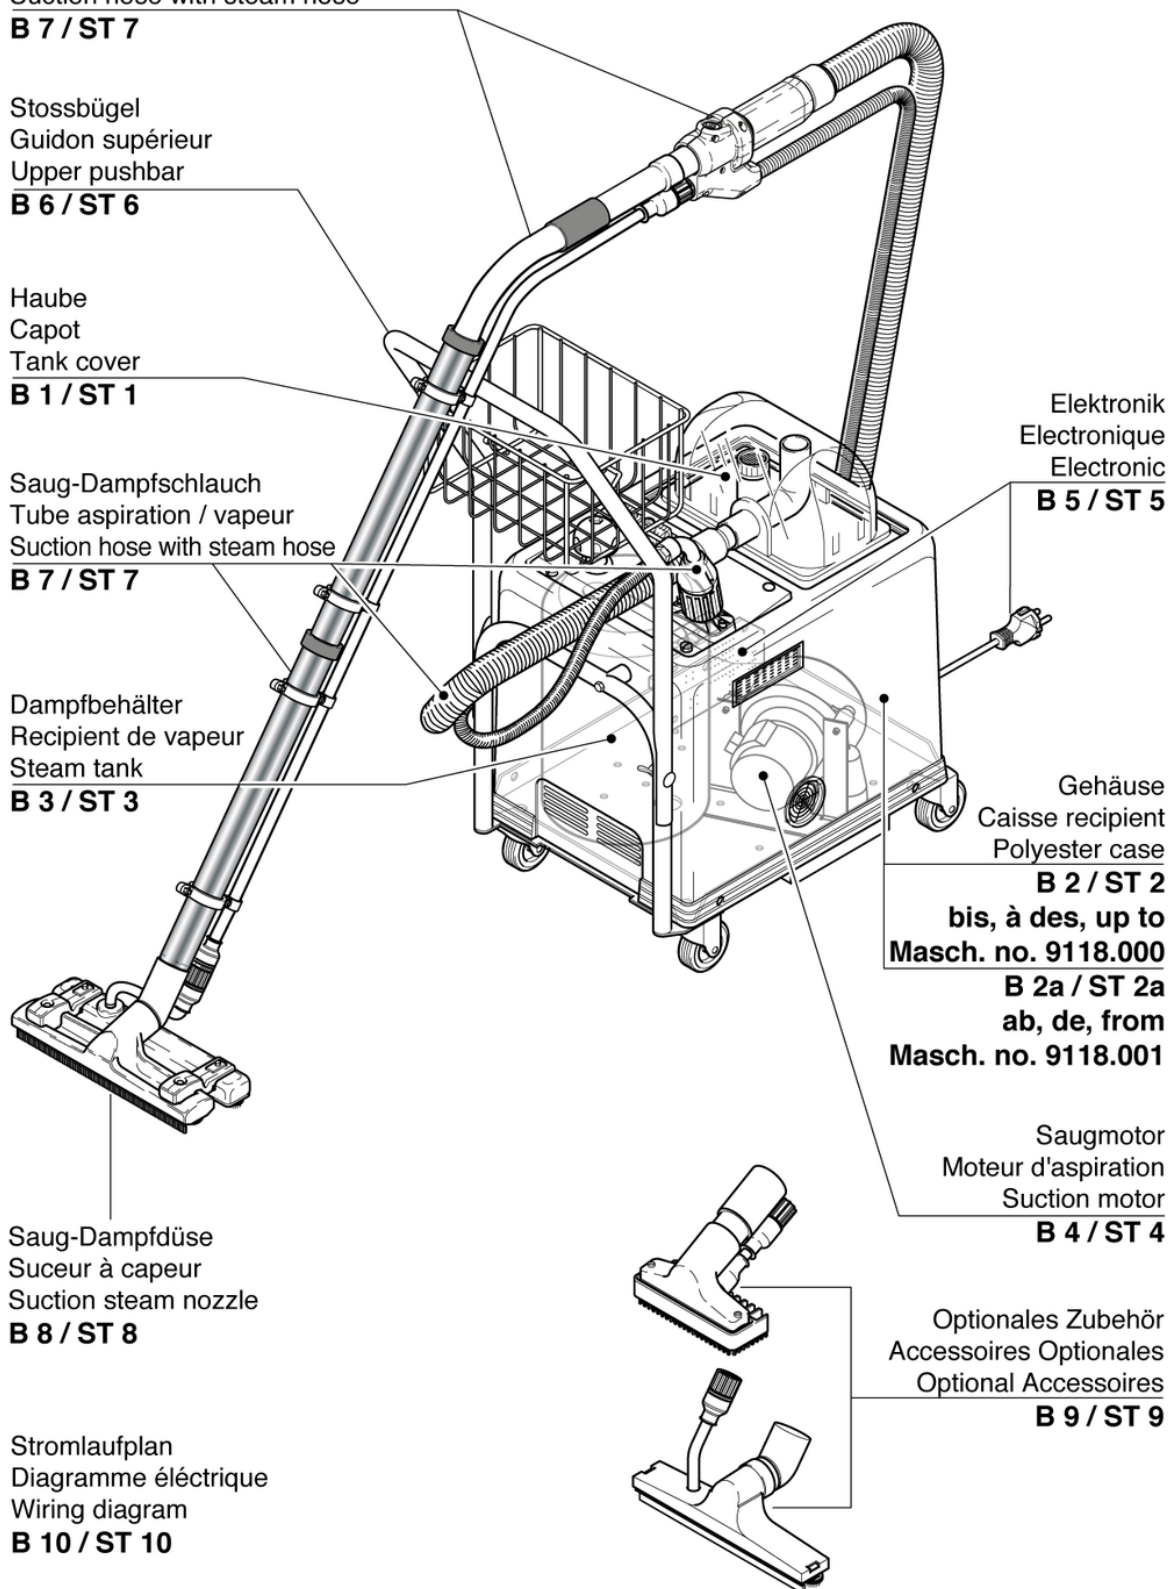

DS8 - 400 V / 10 A

Inhaltsverzeichnis

PDF erstellt am: 16.07.2024 18:03

DS 8 400V

Saug-Dampfschlauch
Tube aspiration / vapeur
Suction hose with steam hose
B 7 / ST 7

Stossbügel
Guidon supérieur
Upper pushbar
B 6 / ST 6

Haube
Capot
Tank cover
B 1 / ST 1

Saug-Dampfschlauch
Tube aspiration / vapeur
Suction hose with steam hose
B 7 / ST 7

Dampfbehälter
Recipient de vapeur
Steam tank
B 3 / ST 3

Saug-Dampfdüse
Suceur à capteur
Suction steam nozzle
B 8 / ST 8

Stromlaufplan
Diagramme électrique
Wiring diagram
B 10 / ST 10

Elektronik
Electronique
Electronic
B 5 / ST 5

Gehäuse
Caisse recipient
Polyester case
B 2 / ST 2
bis, à des, up to
Masch. no. 9118.000
B 2a / ST 2a
ab, de, from
Masch. no. 9118.001

Saugmotor
Moteur d'aspiration
Suction motor
B 4 / ST 4

Optionales Zubehör
Accessoires Optionales
Optional Accessoires
B 9 / ST 9