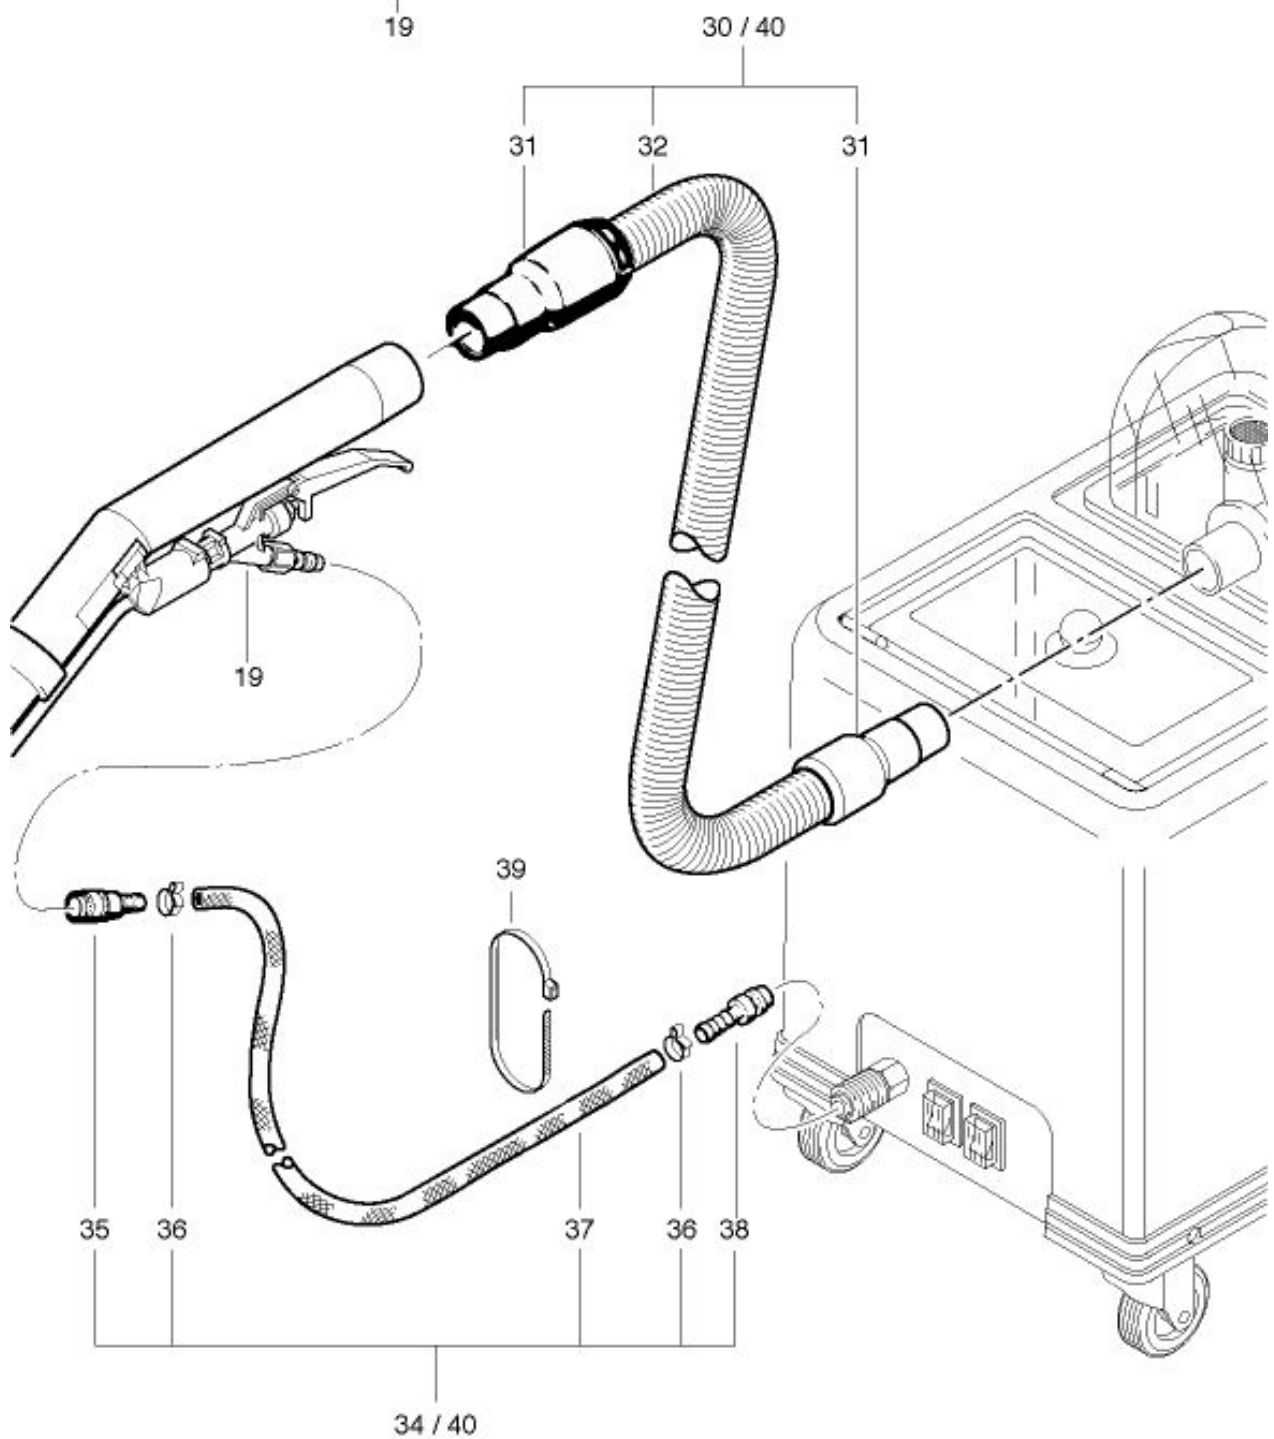

TW 350
Spray and suction hose

TW 350

Spray and suction hose

Pos.	Description	Reference
19	Spraying valve with fitting including Items 20-29	P...681
20	Valve body	P...681A
21	Tapped nipple 1/4« «	P...501B
22	Lever	P...681C
23	Cyl. Pin dm 1,5x14,5 mm	P...681K
24	O-ring dm 5,23 mm	P...681F
25	Valve pin	P...681D
26	Valve spring	P...681E
27	Washer M5	P...497G
28	O-ring dm 5 mm	P...681G
29	Cap nut	P...681B
30	Suction hose complete, including Items 31-33	035.561Y
31	Hose end connector 32 mm	P...575
32	Suction hose with fixation ring	P...562A
33	Hose end connector 35 mm	P...576
34	Pressure hose complete including Items 35-38	035.561Z
35	Female quick connector	P...500C
36	Clamp 14,8 mm	P...550A
37	Pressure hose dm 6/12x3000 mm	035.561C
38	Male quick connector	P...501C
39	Cable tie	P...609
40	Spray and suction hose cpl.including Items 30+34	P...609