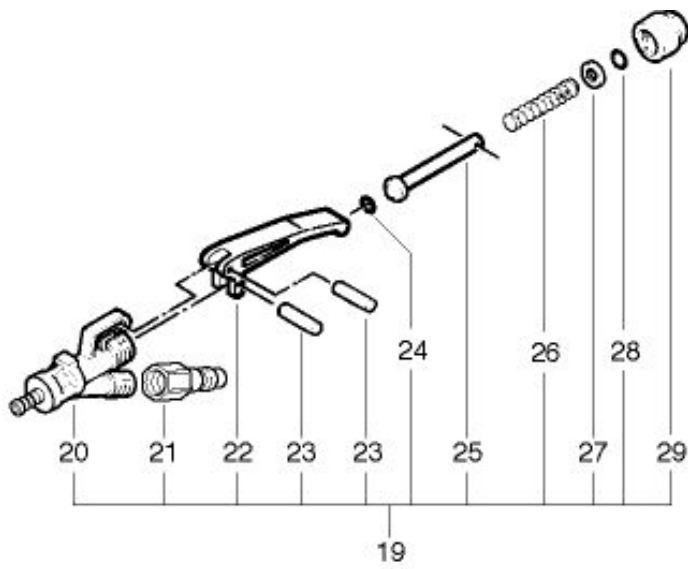

TW 350
Spray and suction hose

TW 350

Spray and suction hose

Pos.	Description	Reference
19	Spraying valve with fitting including Items 20-29	P...681
20	Valve body	P...681A
21	Tapped nipple 1/4« «	P...501B
22	Lever	P...681C
23	Cyl. Pin dm 1,5x14,5 mm	P...681K
24	O-ring dm 5,23 mm	P...681F
25	Valve pin	P...681D
26	Valve spring	P...681E
27	Washer M5	P...497G
28	O-ring dm 5 mm	P...681G
29	Cap nut	P...681B
30	Suction hose complete, including Items 31-33	035.561Y
31	Hose end connector 32 mm	P...575
32	Suction hose with fixation ring	P...562A
33	Hose end connector 35 mm	P...576
34	Pressure hose complete including Items 35-38	035.561Z
35	Female quick connector	P...500C
36	Clamp 14,8 mm	P...550A
37	Pressure hose dm 6/12x3000 mm	035.561C
38	Male quick connector	P...501C
39	Cable tie	P...609
40	Spray and suction hose cpl.including Items 30+34	P...609