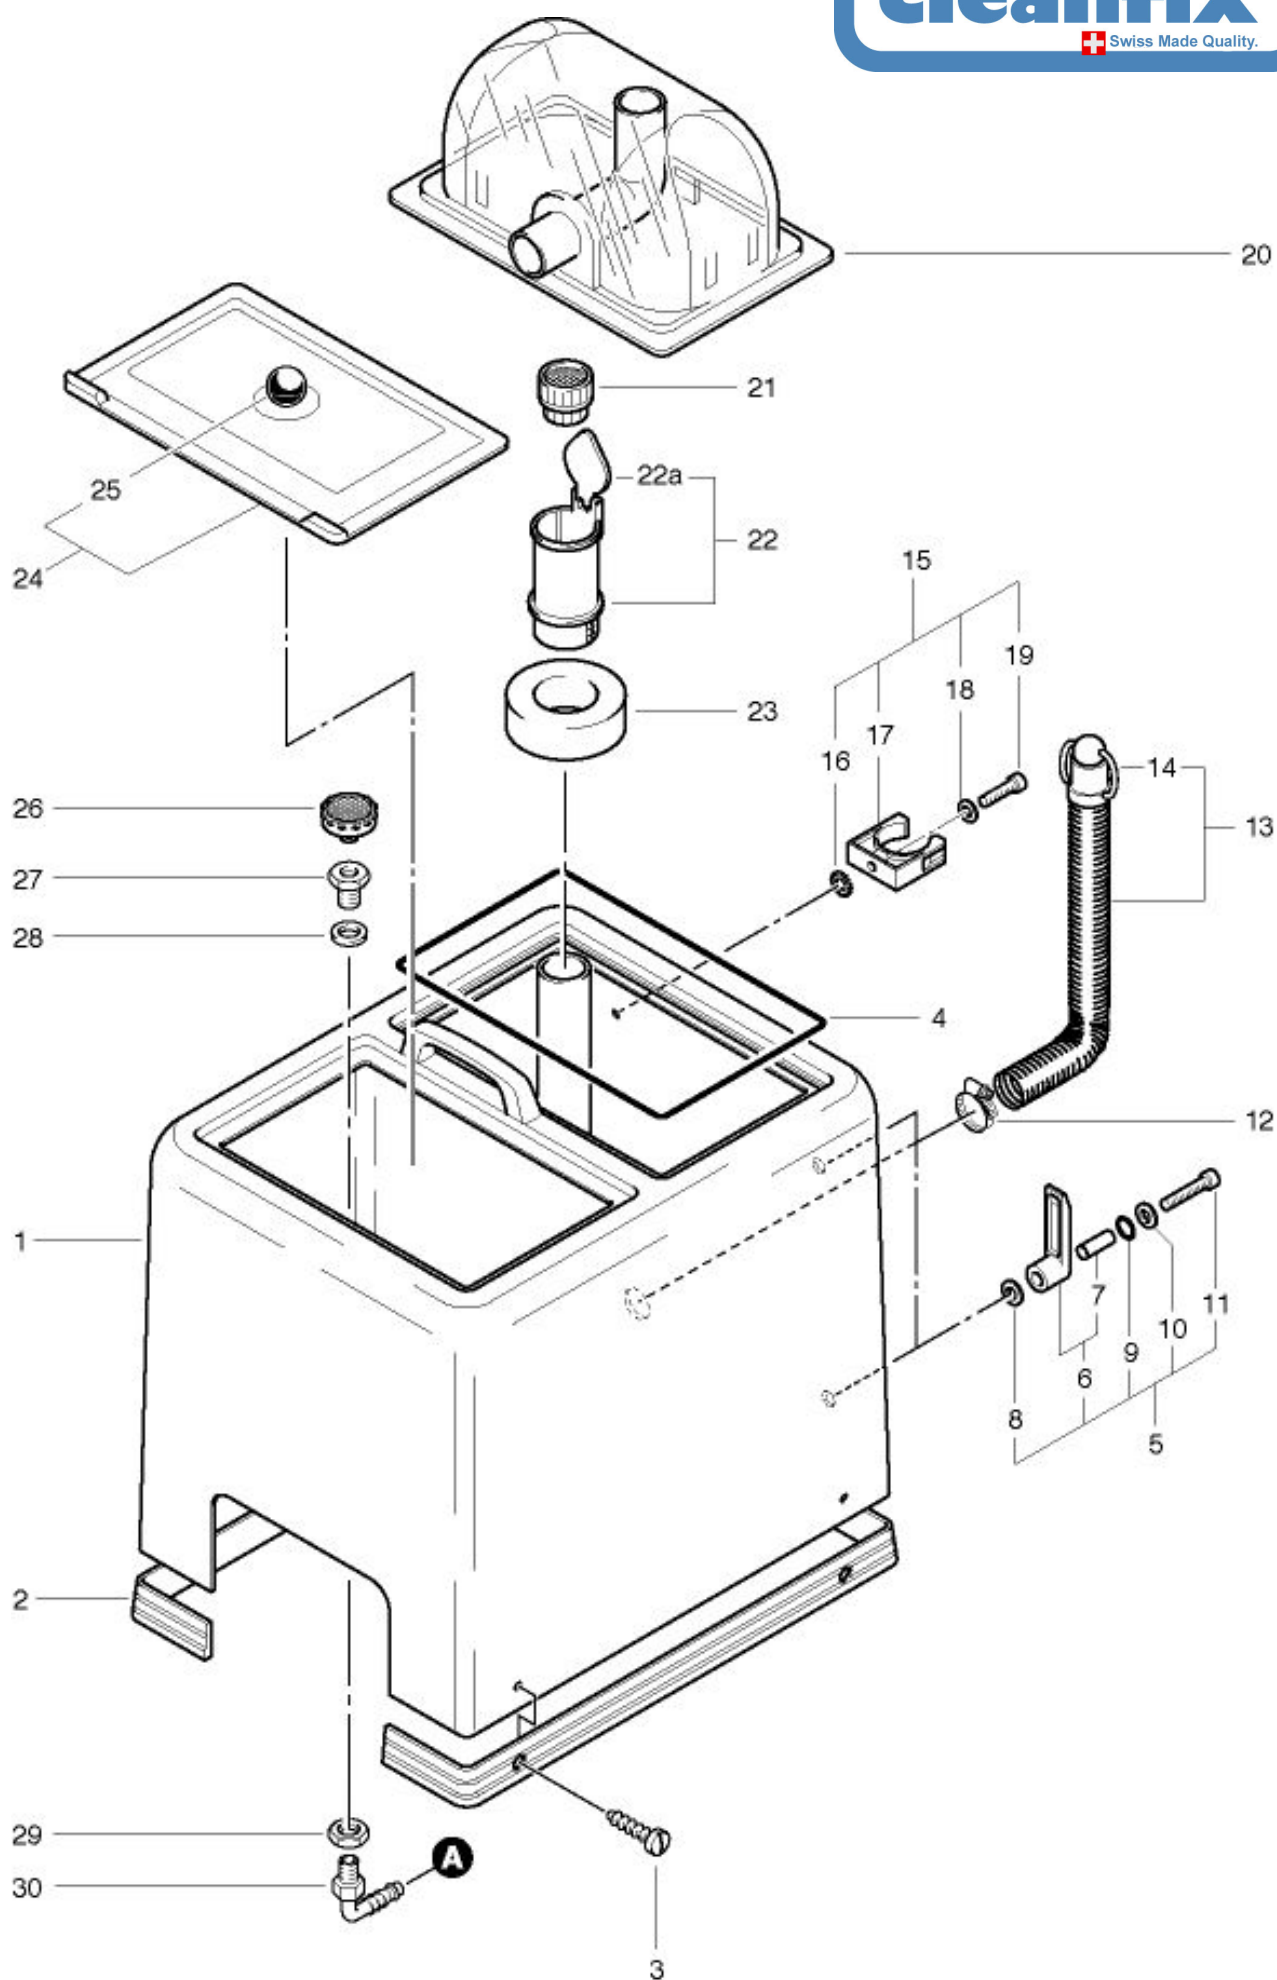

TW 350  
Housing

# TW 350

## Housing

<b>Pos.</b>	<b>Description</b>	<b>Reference</b>
01	Polyester case complete	035.030
02	Finishing profile	P...055A
03	screw DIN 7971 4.8x19	P...483 O
04	Tightness cord dm 5mm	P...051
05	Catch for cable complete, including: Items 6-11	P...087
06	Catch for cable	P...087A
07	Distance piece 6x8 mm	P...087B
08	Washer dm 6/16x1 mm	P...497M
09	O-ring 8.73x1.78 mm	P...088
10	Washer M6	P...496K
11	Hexagon socket screw M 6x30 mm	P...488S
12	Hose clamp 20-32mm	P...554B
13	Discharge hose complete	035.108
14	Closure ball	P...108C
15	Hose support complete, including: Items 16-19	P...109
16	Serrated lock washer M5	P...498D
17	Hose support	P...109A
18	Washer M5	P...496H
19	Hexagon socket screw M 5x16 mm	P...488G
20	Waste water tank cover (BROWN)	P...080
21	Air filter	P...071
22	Float complete	P...074
22a	Cover of the float	P...076D
23	Floating ring	P...074A
24	Cover complete (GREEN)	P...083
24	Cover complete (BROWN)	P...082
25	Ball handle	P...082B
26	Fresh water filter	P...106
27	Reducer 1/4« «-3/8« «	P...535A
28	Gasket 30/17x2 mm	P...097
29	Hexagon screw 3/8« «	P...535B
30	Angled hose nipple 8-1/4« «	P...541H