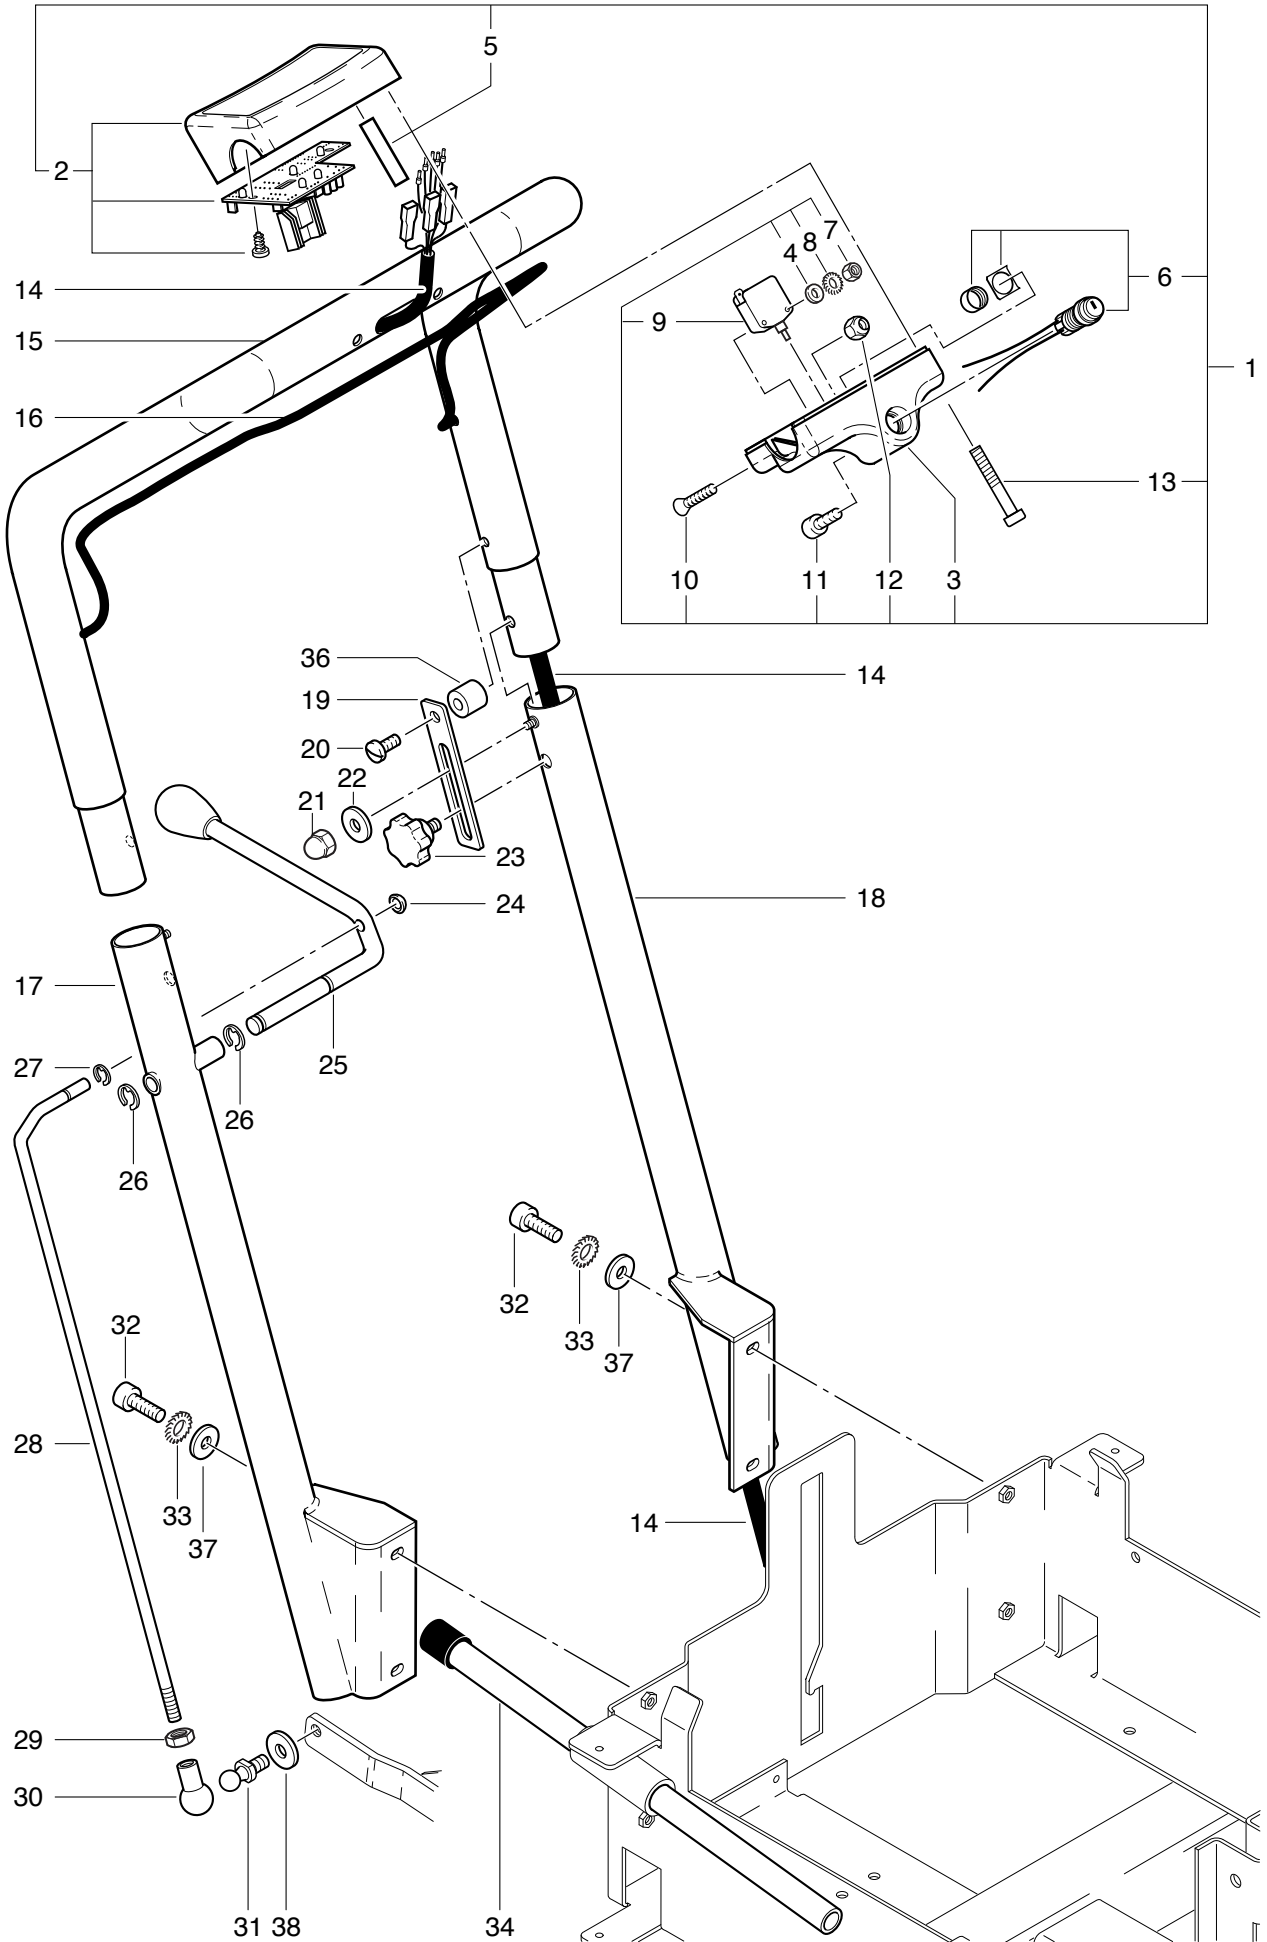

RA 530 B
Control box

RA 530 B

Control box

Pos.	Description	Reference
	Replacement key	P...244B
01	Controls box complete including items 2-13	530.210
02	Controls box (top)	510.217
03	Controls box (lower part)	530.218
04	Washer M4	P...496D
05	Twist protection	530.219
06	Key lock	P...244A
07	Nut M4	P...491L
08	Serrated lock washer M4	P...498B
09	Switch	P...242C
10	Pan head screw M 4x20 mm	P...475F
11	Hexagon socket screw M 5x8 mm	P...488E
12	Stopp-nut M5	P...492G
13	PT-screw KA 30x20 mm	P...516E
14	Harness for electronics	530.306
15	Upper pushbar	530.216
16	Security bar	530.212
17	Lower right pushbar	530.213
18	Lower left pushbar	530.214
19	Splicing plate	530.211
20	Self-tapping screw M 5x12 mm	P...483P
21	Cap nut M5	P...495F
22	Washer M5	P...496G
23	Star handle	530.607
24	Security cover	P...005F
25	Lifting lever	530.806
26	Security washer dm 10 mm	P...498T
27	Security washer dm 6 mm	P...498LL
28	Lifting rod	530.811
29	Nut M8	P...490E
30	Ball socket	P...512C
31	Ball pin	530.812
32	Hexagon socket screw M 6x16 mm	P...486R
33	Serrated lock washer M6	P...498K
34	Machine supporting rod	530.222
36	Distance piece	530.224
37	Washer M6	P...496L
38	Washer M8	P...496P