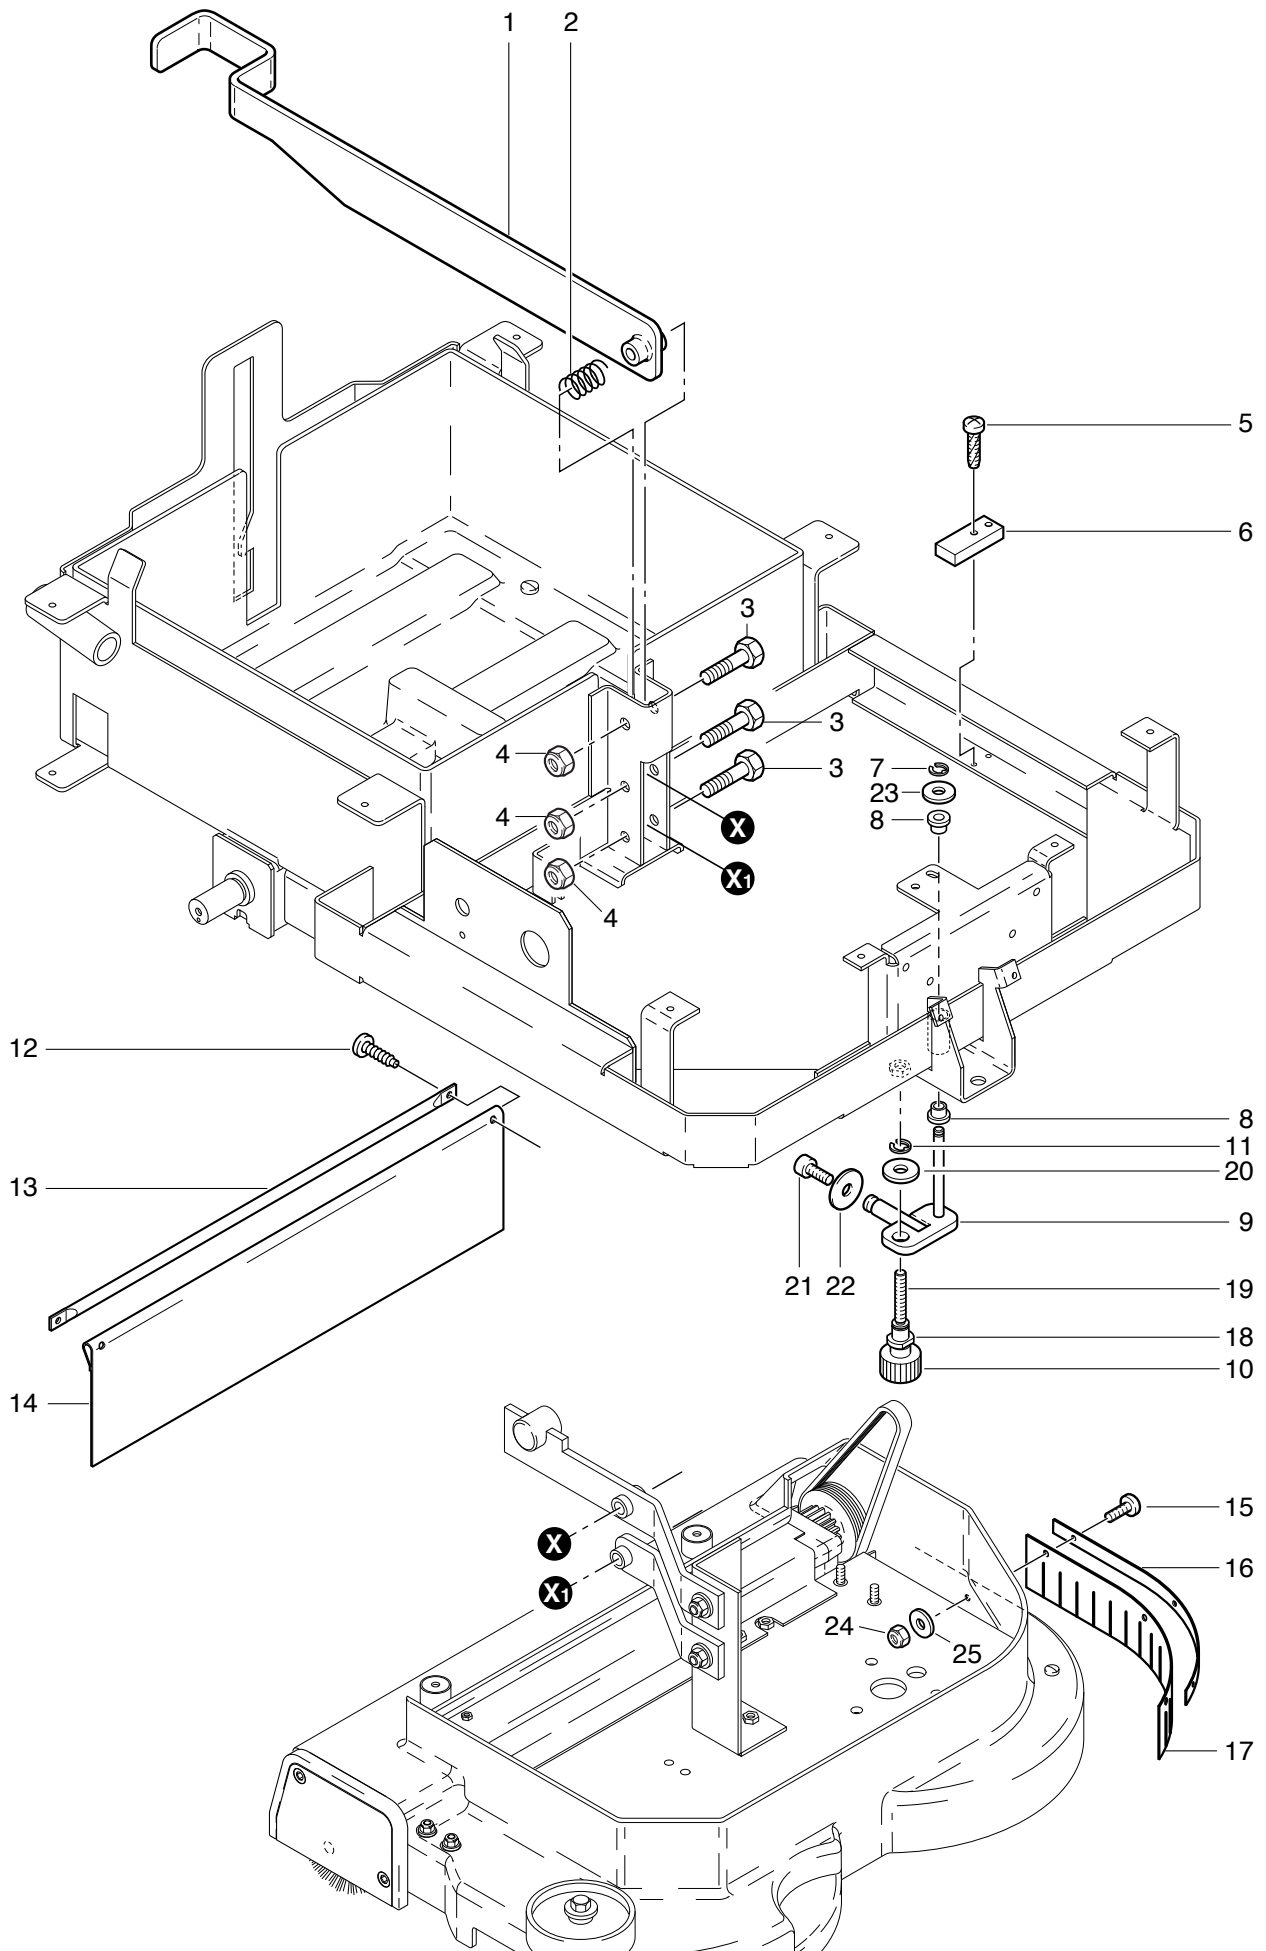

RA 530 B
Pressure position

RA 530 B

Pressure position

Pos.	Description	Reference
01	Foot lever	530.171
02	Pressure spring	530.186
03	Hexagon screw M 8x40 mm	P...471N
04	Security nut M8	P...492H
05	Screw 4.2x19 mm	P...484M
06	Distance piece	530.235
07	Security washer dm 6 mm	P...498LL
08	Permaglide ring	500.116
09	Spring adjuster	530.181
10	Screw knob	Rändelmutter
11	Security washer dm 8 mm	P...498M
12	Tapped screw 4.8x13 mm	P...482L
13	Supporting rod 8/6x415 mm	530.209
14	Splash protection	530.208
15	Pan head screw M 3x12 mm	P...475B
16	Fixing plate	530.135
17	Splash protection (left)	530.134
18	Permaglide ring	530.182
19	Spindle	530.183
20	Washer M10	P...496T
21	Countersunk screw M 4x10 mm	P...489D
22	Washer 6/25x1.8 mm	P...497Y
23	Washer M8	P...496P
24	Security nut M3	P...492B
25	Washer M3	P...497J