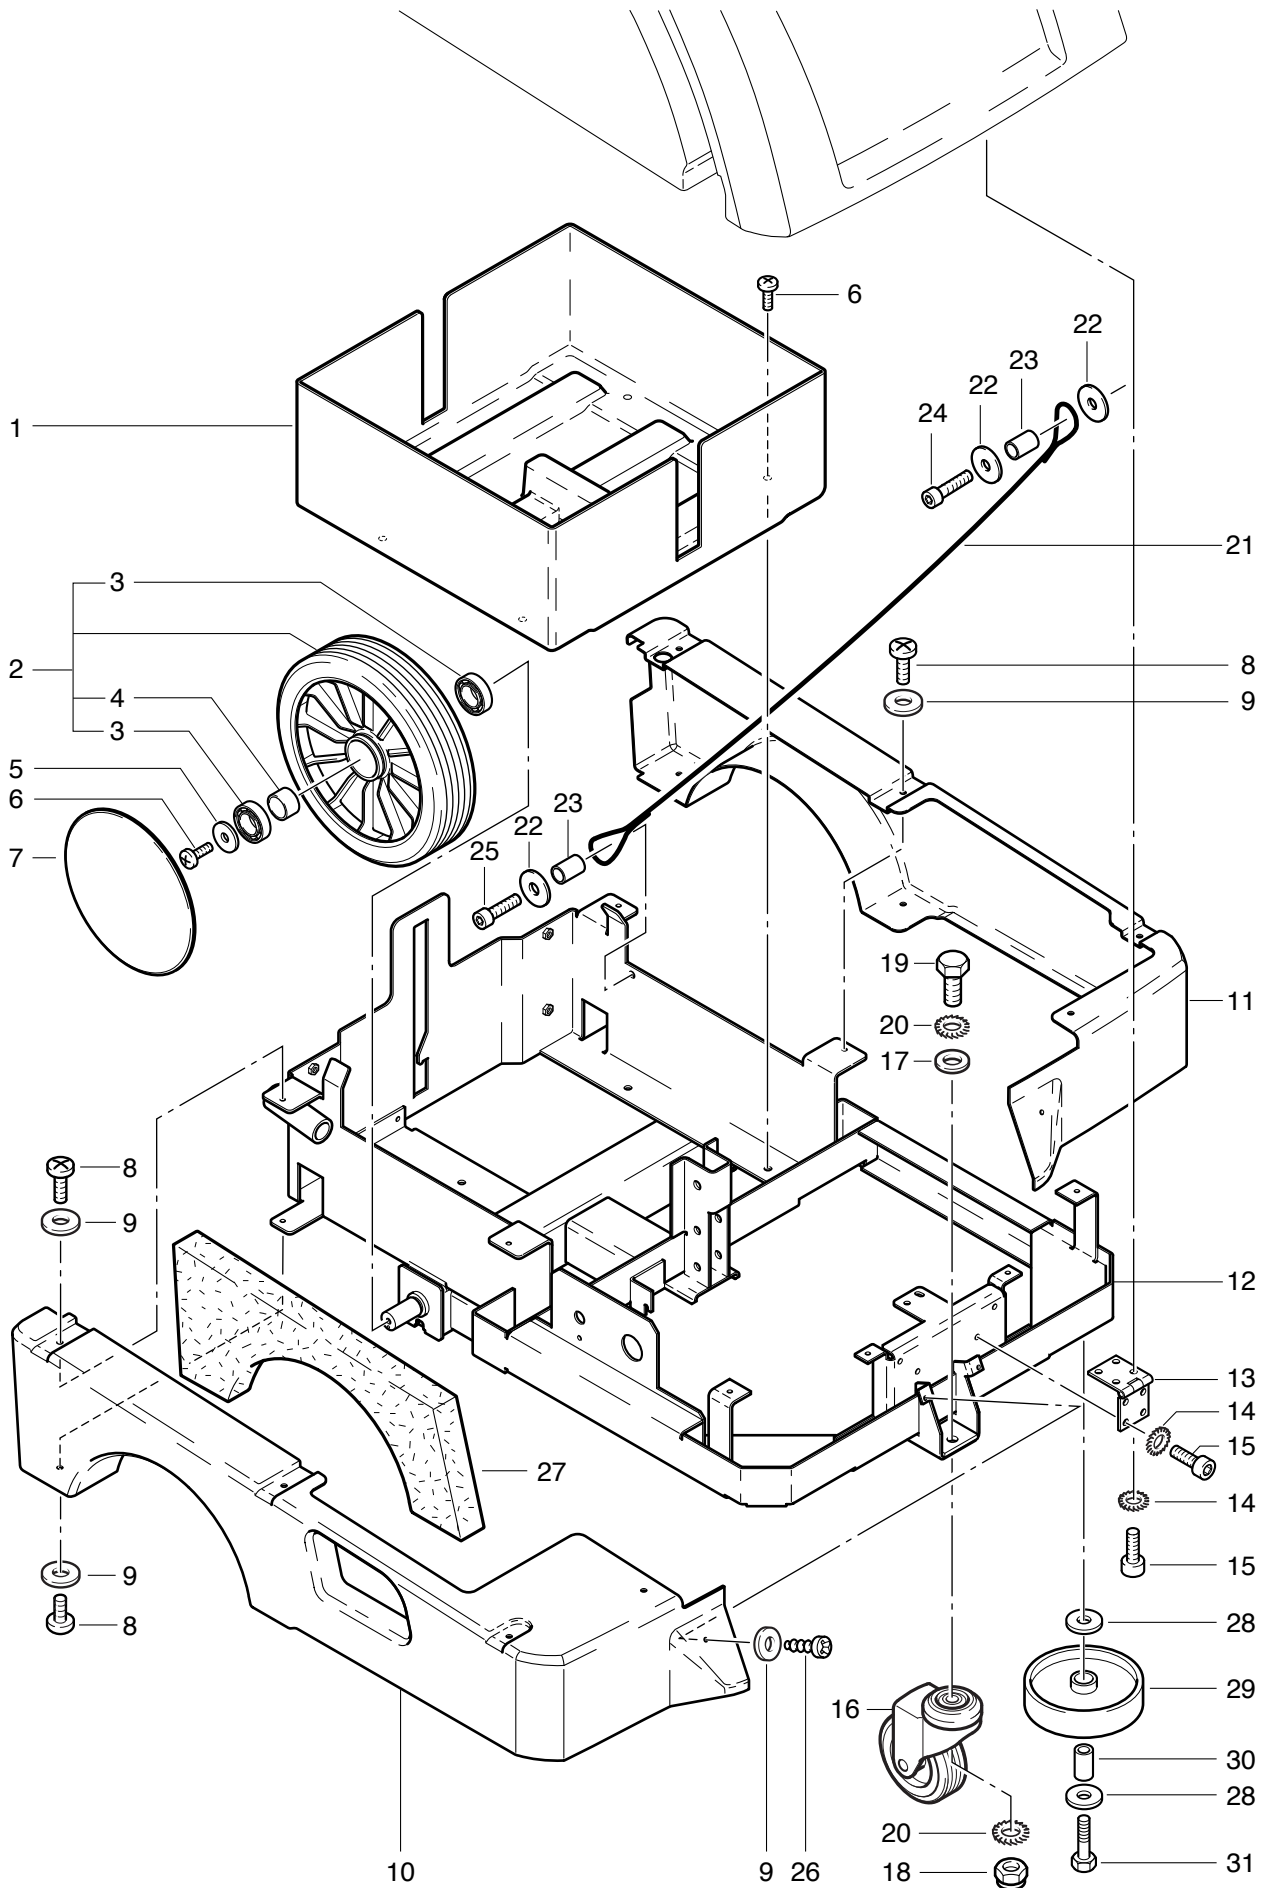

**RA 530 B  
Chassis**

## RA 530 B

### Chassis

<b>Pos.</b>	<b>Description</b>	<b>Reference</b>
01	Battery container	530.205
02	Wheel 200x53 mm complete including: items 3+4	530.240
03	Ball bearing	P...316R
04	Distance ring	530.243
05	Washer dm 6/25x1,8 mm	P...497Y
06	Pan head screw M 6x10 mm	P...475M
07	Wheel cover	530.242
08	Self tapping screw M 4x8 mm	P...481Q
09	Washer M4	P...497C
10	Right chassis cover	530.207
11	Left chassis cover	530.206
12	Chassis	530.201
13	Hinge	530.705
14	Serrated lock washer M6	P...498K
15	Hexagon socket screw M 6x12 mm	P...486Q
16	Castor 100 mm	530.225
17	Washer M10	P...496S
18	Stop nut M10	P...492Q
19	Hexagon screw M 10x35 mm	P...471V
20	Serrated lock washer M10	P...498F
21	Polyester string	530.726
22	Washer dm 6/25x1.8 mm	P...497Y
23	Distance piece 6.3/10x7.5 mm	P...509B
24	Hexagon socket screw M 6x16 mm	P...486R
25	Hexagon screw M 6x16 mm	P...470T
26	Self tapping screw M 4x12 mm	P...481X
27	Noise absorbing sheet	530.204
28	Washer M6	P...496L
29	Fender wheel	530.136
30	Distance piece 6/10x29 mm	530.138
31	Hexagon screw M 6x25 mm	P...471A