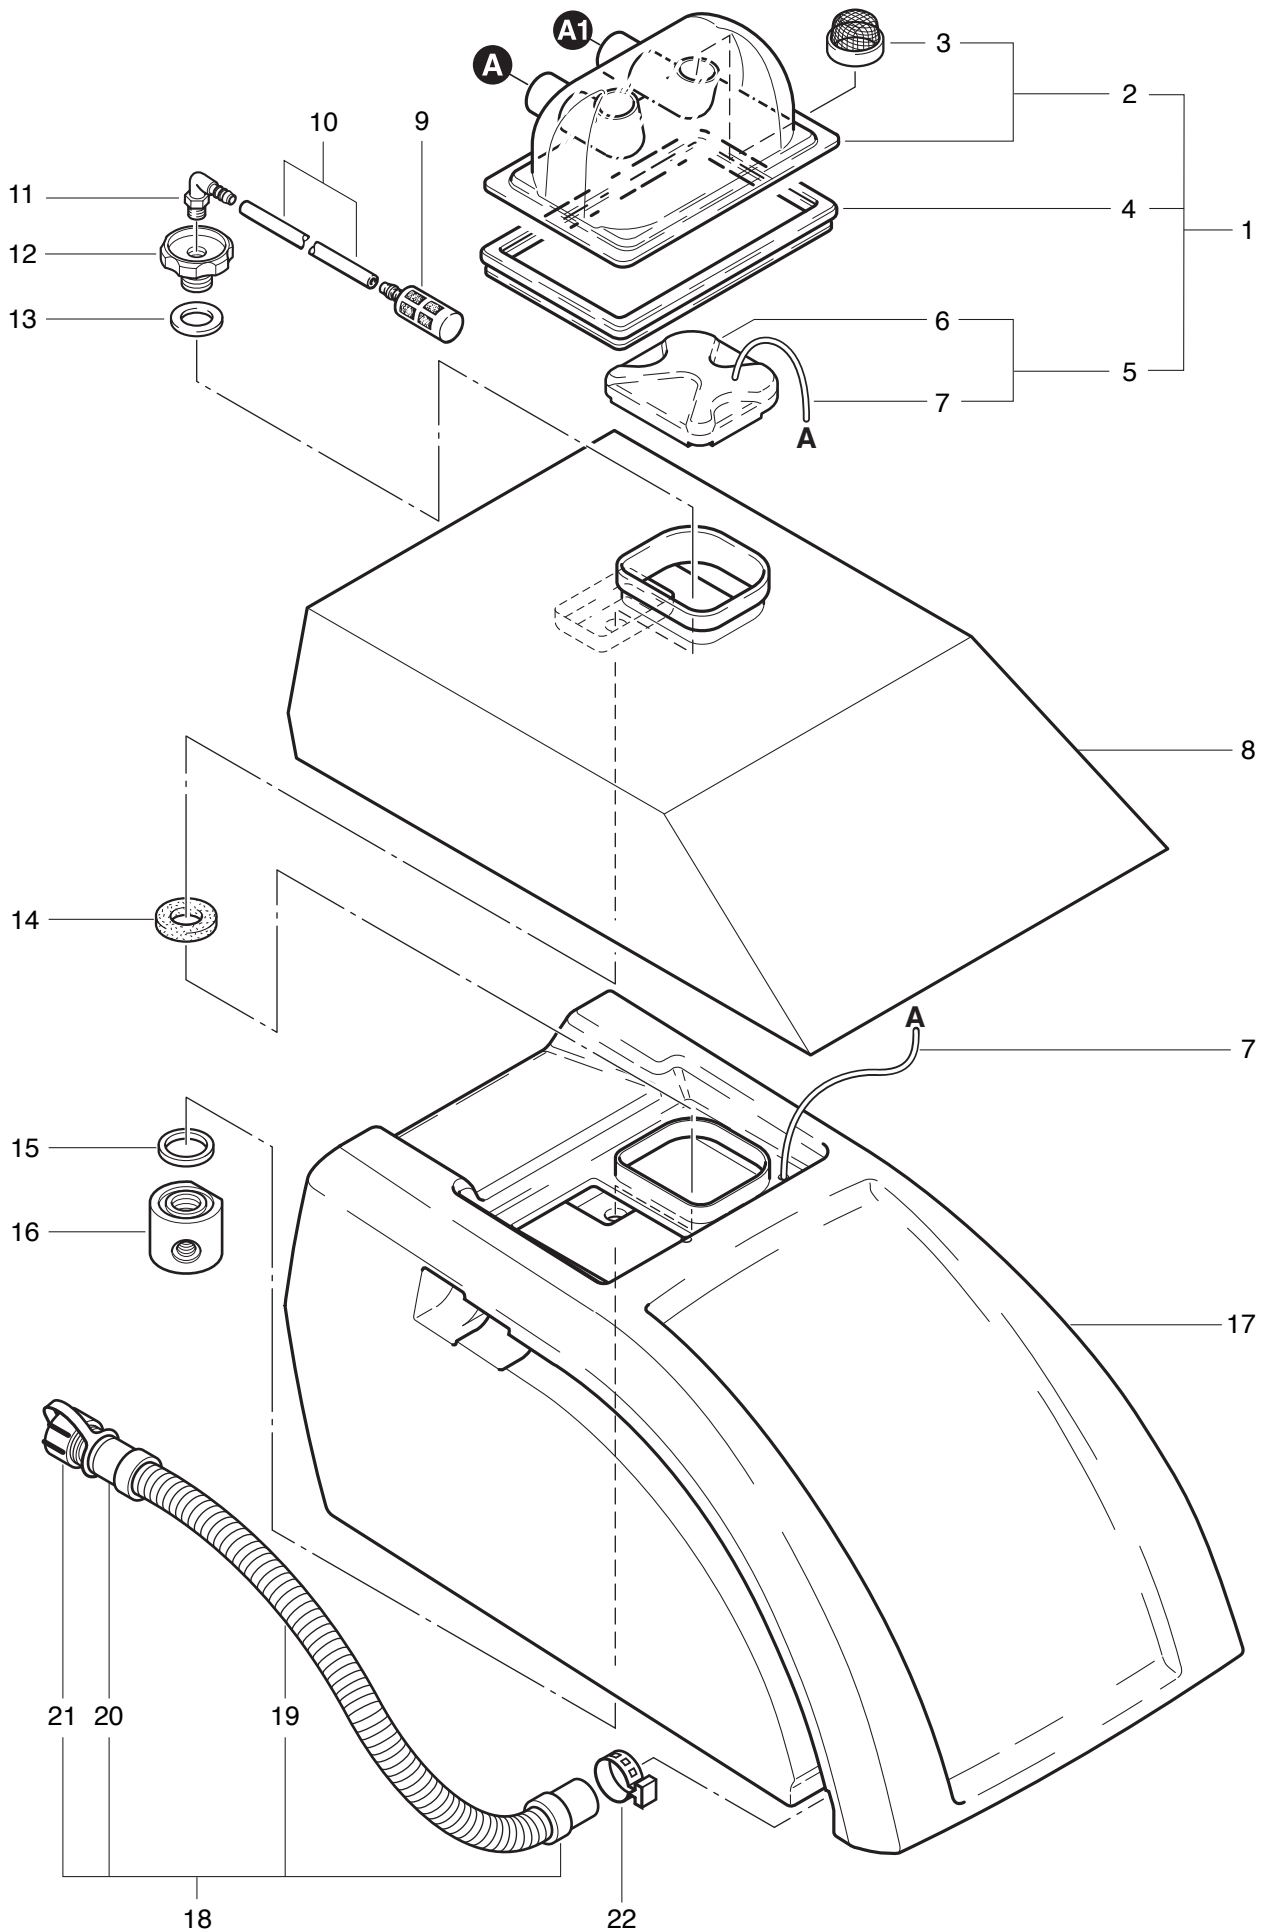

**RA 530 B**  
**Cover / Clean water tank / tank**

Haube und Frischwassertank

### Cover / Clean water tank / tank

<b>Pos.</b>	<b>Description</b>	<b>Reference</b>
01	Tank cover complete including Items 2-7	400.750
02	Tank cover with filter	400.756
03	Filter	400.766
04	Seal for cover	420.723
05	Clean water tank cover including Items 6+7	530.765
06	Clean water tank cover	530.758
07	Cordle	490.750
08	Fresh water tank	530.722
09	Fresh water filter	P...528
10	Hose 8/6x50 mm	530.262
11	Angled nippel 6R 1/4"	P...541 I
12	Filter housing	530.711
13	Washer Ø 50/22x1,5 mm	530.713
14	Gasket Ø 45/22x6 mm	530.710
15	Gasket Ø 38/30x7 mm	530.714
16	Connecting piece	530.712
17	Tank	530.721
18	Discharge hose complete including Items 19-21	530.735
19	Discharge hose	530.741
20	Hose socket	500.409 A
21	Hose socket cap	500.410
22	Hose clamp Ø 39,6 mm	P...553 R