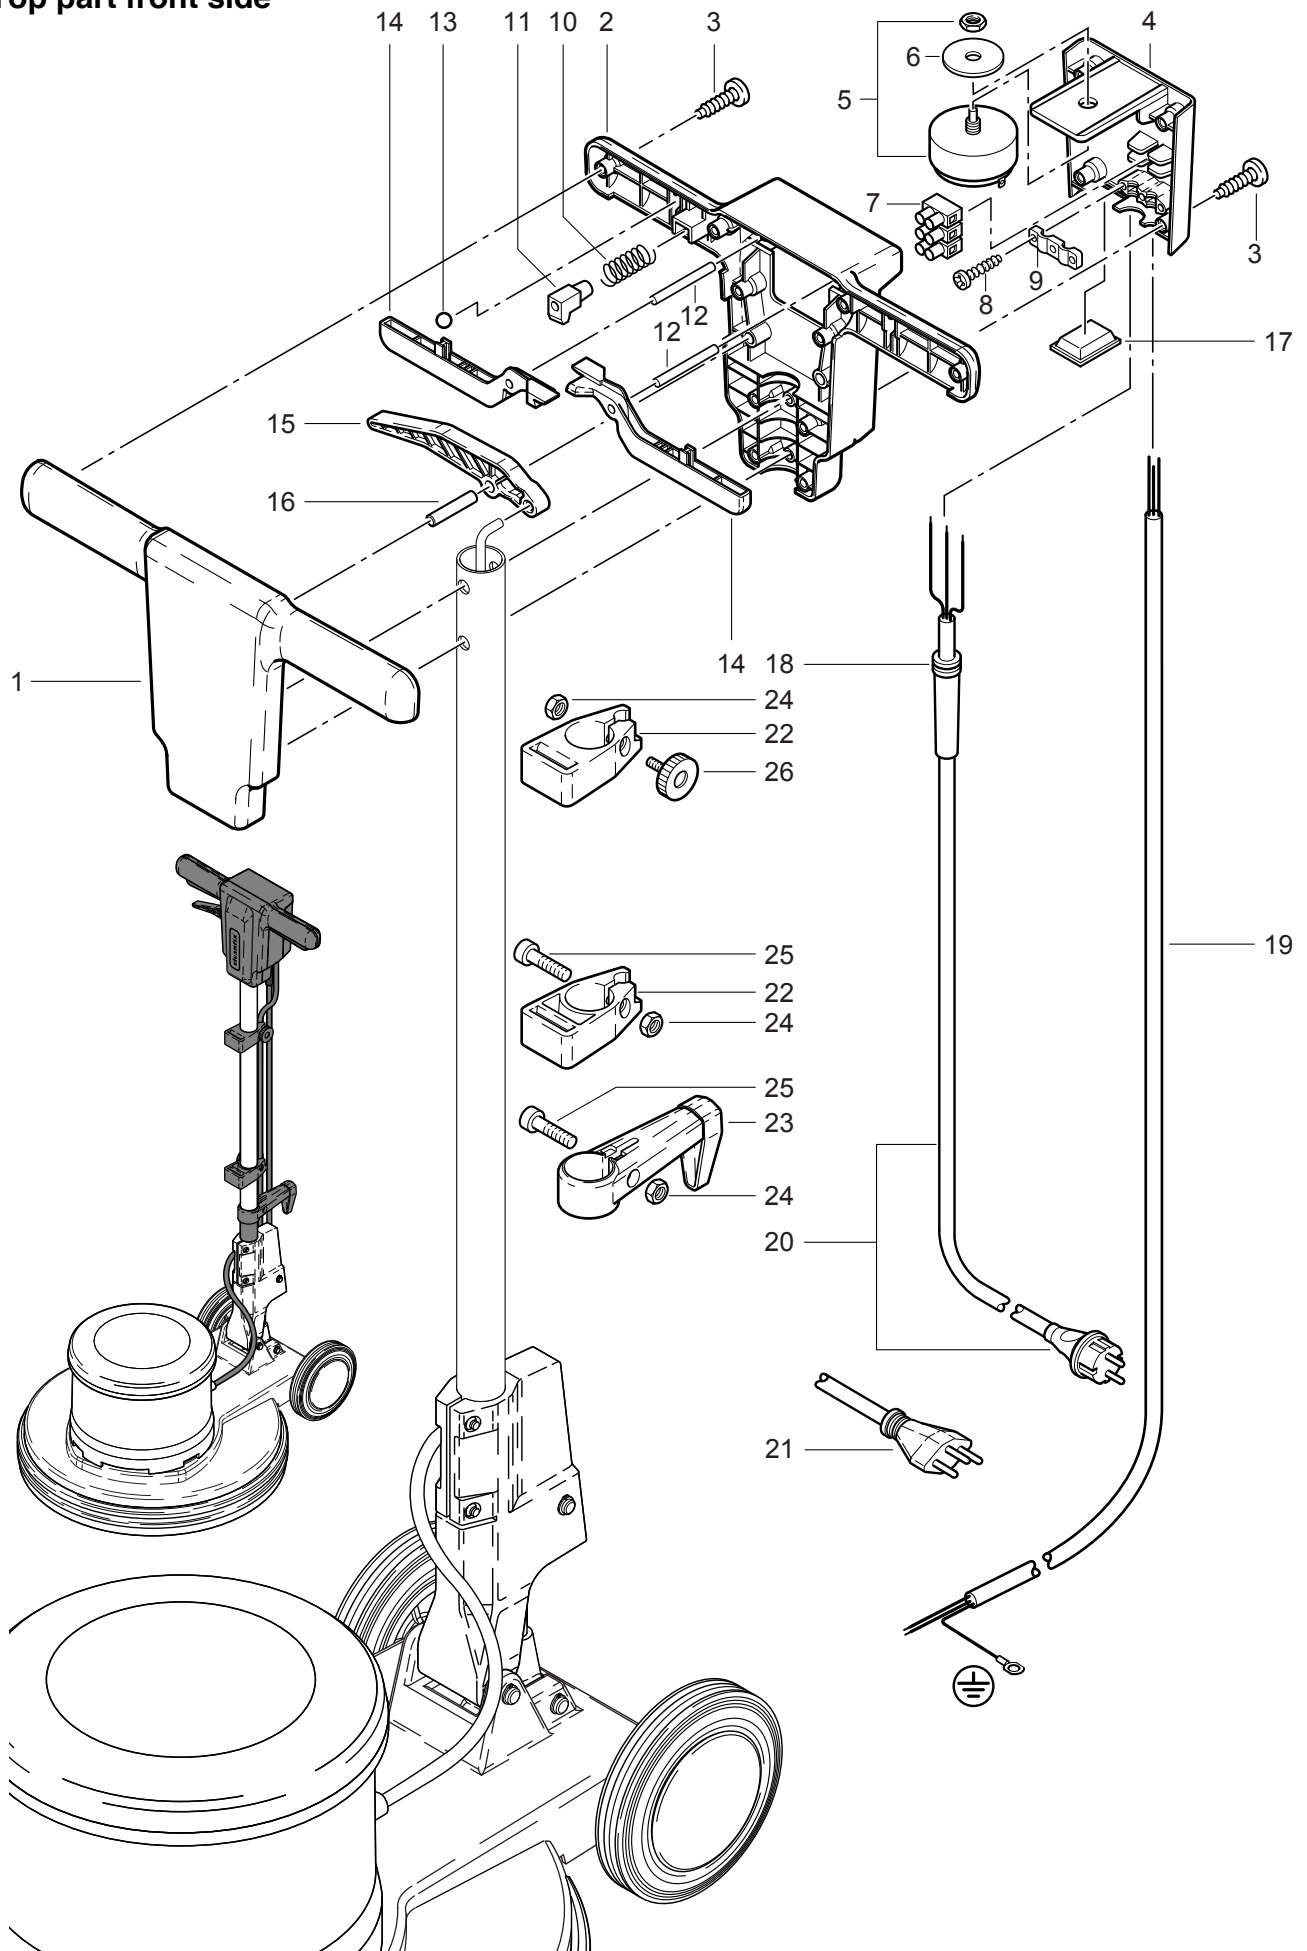

R 50-150
Top part front side

R 50-150

Top part front side

Pos.	Description	Reference
01	Top part front side	741.201
02	Top part back side	741.202
03	PT-screw KA 50x25	P...515 L
04	Connection box	741.310
05	Switch	6650454
06	Washer Ø 12x37x3	P...496
07	Hose clamp	P...383 N
08	PT screw KA 40x25	P...516 O
09	Cable clamp	742.321
10	Belt	742.209
11	Security switch	742.208
12	Straight pin dm 6x50	P...512 M
13	Ball Ø 8 mm	6440641
14	Switch handle	741.204
15	Shaft adjustment lever	741.207
16	Straight pin Ø 8x40	P...512 P
17	Cover black	741.216
18	Antikink sleeve	660.011.014
19	Cable-tree	741.312
20	Mains cable 12,5 m VDE	656711039
21	Mains cable 12,5 m SEV	65671103901
22	Solution tank holder	4711231
23	Cable hook	3711029
24	Hexagon nut M 6	P...490 D
25	Hexagon socket screw M 6x25	P...486 T
26	Star handle Ø 32 M 6x25	P...253 G