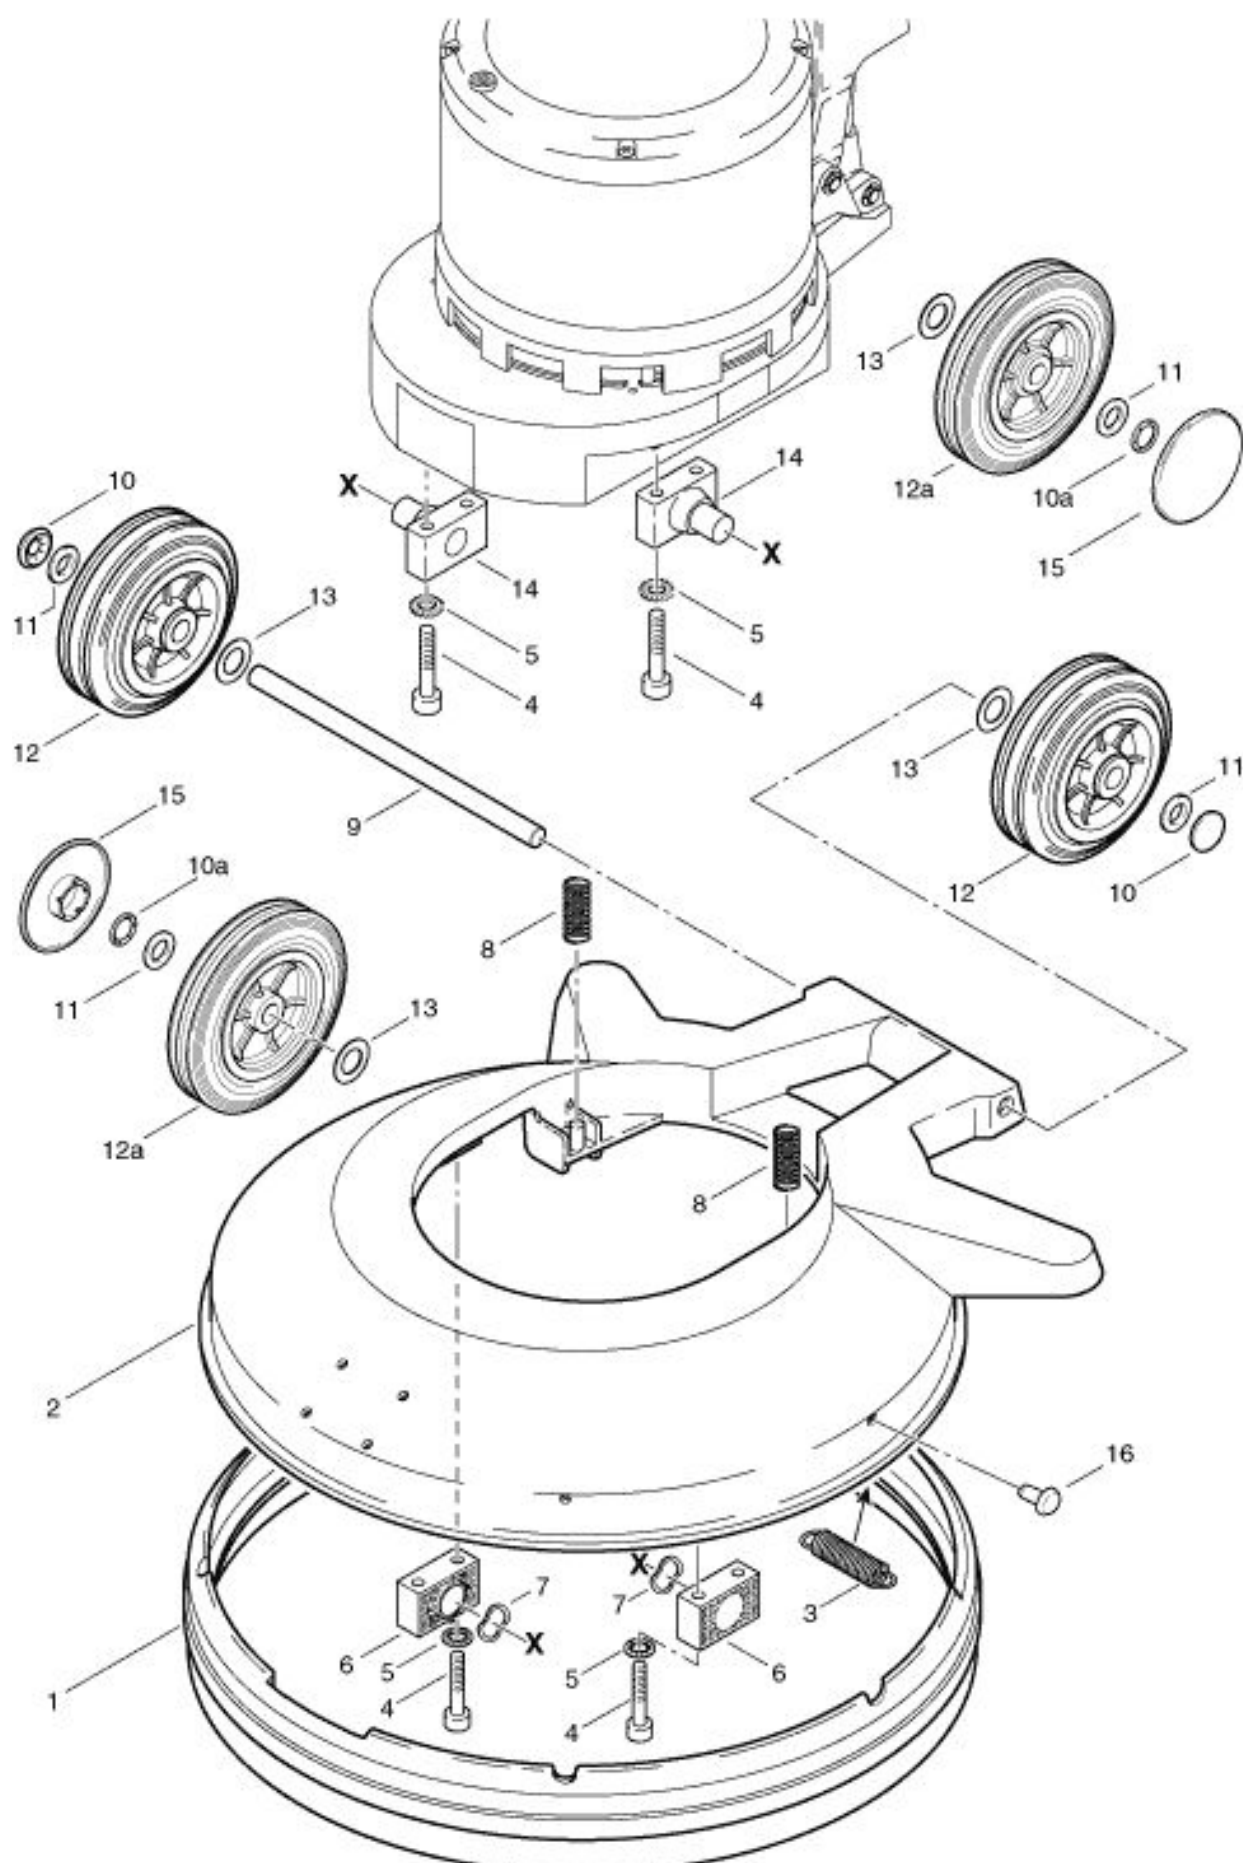

R 43 -900
Housing and drive axle

R 43 -900

Housing and drive axle

Pos.	Description	Reference
01	Buffer for housing R 43 up to machine no. 8344	2711411
01.	Buffer for housing R 53 up to machine no. 8344	2711408
01..	Buffer for housing R 53 beg. machine no. 8345.001	789.120
02	Machine housing R 43 red	3711355
02.	Machine housing R 53 red	3711239
03	Spring	635008043
04	Cheese-head screw M 8x50	P...487 E
05	Serrated lock washer	P...499 E
06	Bearing block	4711352
07	Spring washer	P...498 Z
08	Compression spring	6345201
09	Shaft	3711318
10	Retaining ring up to machine no. 8344	6295182
10a	Retaining ring beg. machine no. 8345.001	P...500 M
11	Washer Ø 15	P...496 Y
12	Wheel up to machine no. 8344	6415371
12a	Wheel beg. machine no. 8345.001	741.074
13	Washer 16x28x0.5 mm	P...510
14	Bearing block with shaft	3711281
15	Wheel cover red beg. machine no. 8345.001	741.076
16	Rubber tap	P...070 D