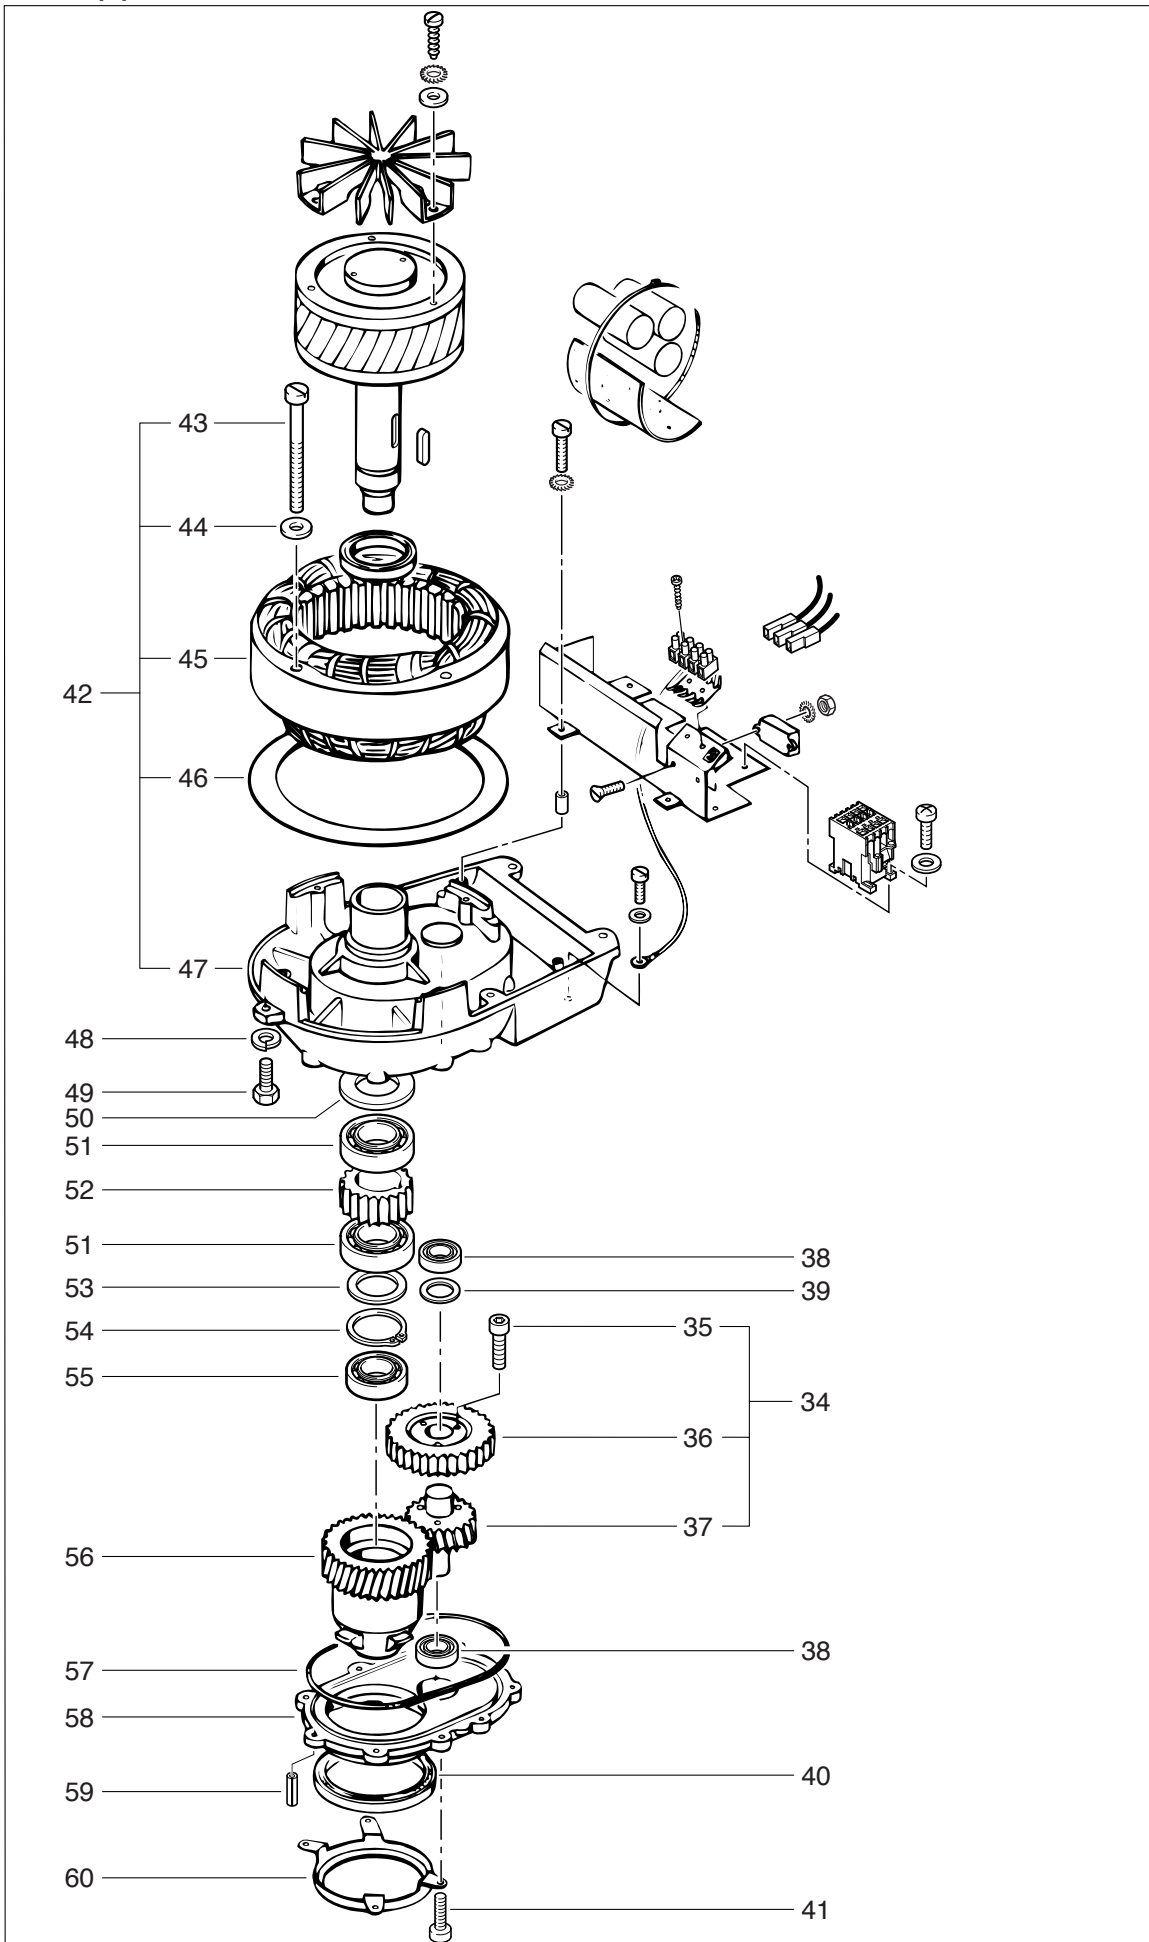

G 43-90-145-175
Motor (2)

1

G 43-90-145-175
Motor (2)

Pos.	Description	Reference
34	Gearing, 90/145 rpm	2611673
34	Gearing, 175 rpm	2611723
35	Hexagon socket screw M5x16	P...487Q
36	Gearwheel, compl. 90/145 upm, Resitex 48Z	3611147
37	Gearwheel 15Z	3611149
38	Ball bearing	6426405
39	Rondelle Spacer	6230251
40	Joint Paulstra Circlip	6456812
41	Hexagon socket screw M6x22	P...486X
42	Gearbox with stator, 90 rpm	2611831
42	Gearbox with stator, 145/175	2611226
43	Chees-head screw M 5x60	P...486M
44	Washer	623014
45	Stator 145/175 rpm	3611193
46	Statorinsulation	668611059
47	Gearbox	3611253
48	Spring washer M6	P...498U
49	Hexagon head screw M 6x20	P...470X
50	Shaft seal	6456805
51	Ball bearing	6426450
52	Motor pinion, 15 teeth, 90/145 rpm	3611148
52	Motor pinion, 15 teeth, for 175 rpm	3611329
53	Spacer	P...499WW
54	Circlip	P...499K
55	Ball bearing	6426440
56	Drive gear 48Z	3611025
57	Ring seal	6456846
58	Gear cover	3611143
59	Straight pin	P...512H
60	Covering plate	4611171